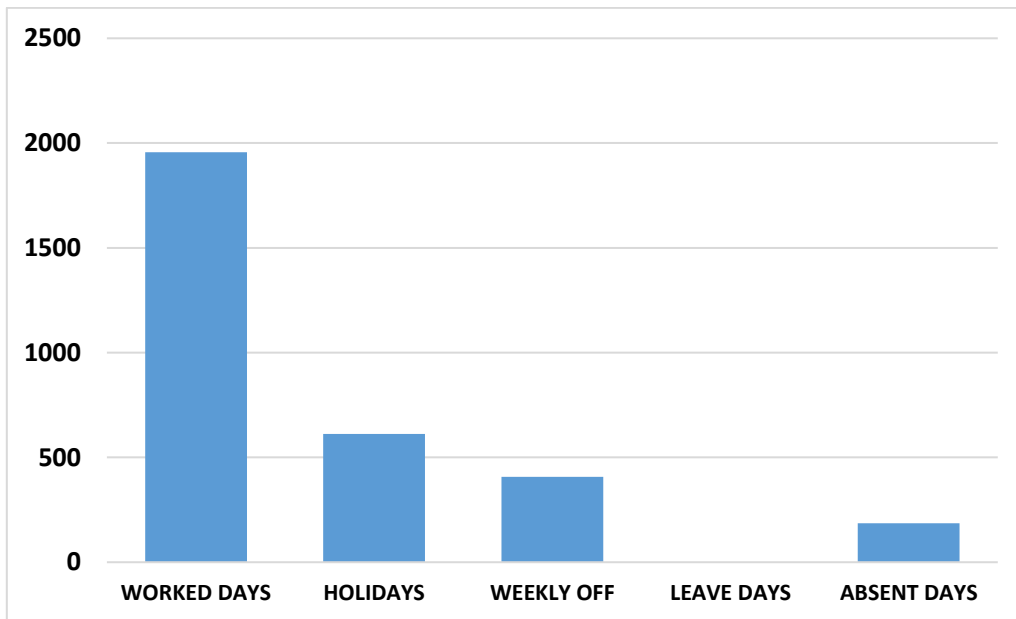

GURU NANAK EDUCATION COLLEGE, GOPALPUR

ANALYSIS OF ATTENDANCE OF STUDENTS FOR THE MONTH OF OCTOBER 2019

BATCH - ATTENDANCE OF 1ST SEMESTER

POST BATCH - ATTENDANCE OF 4TH SEMESTER