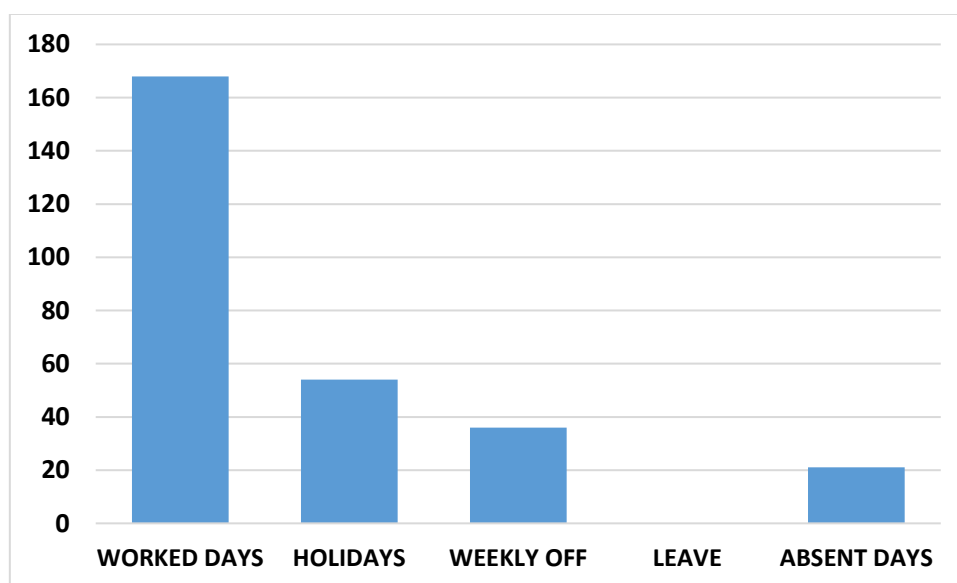

GURU NANAK EDUCATION COLLEGE, GOPALPUR

ANALYSIS OF ATTENDANCE OF STUDENTS FOR THE MONTH OF OCTOBER 2019

BATCH - ATTENDANCE OF 1ST SEMESTER

POST BATCH - ATTENDANCE OF 4TH SEMESTER